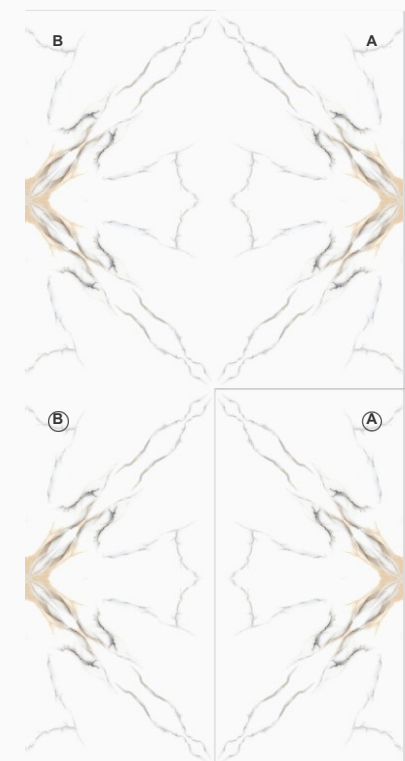

600x1200mm
Finish: Glossy

Laying Option - A

Laying Option - B

Castle White

Sanlay
Elevate Your Lifestyle Experience

600x1200mm
Finish: Glossy

Laying Option - A

Laying Option - B