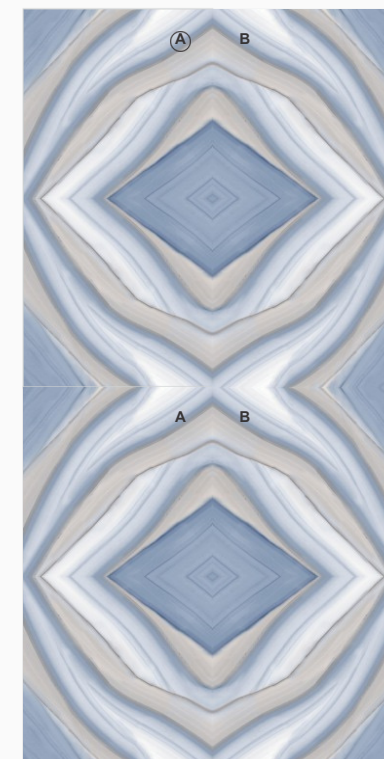

Laying Option - A

Laying Option - B

Pheonix Bianco

Sanlay
Elevate Your Lifestyle Experience

600x1200mm
Finish: Glossy

Laying Option - A

Laying Option - B

Sanlay