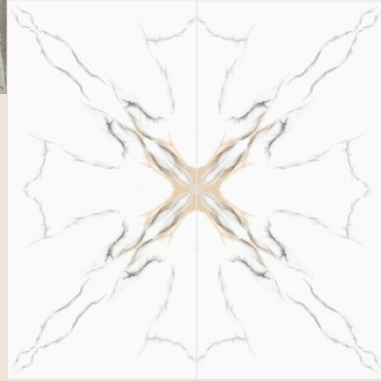

Sanjay

Elevate Your Lifestyle Experience

GLAZED VITRIFIED TILES
600x1200mm

inspired by the
unique
characteristics of
the rocky terrains.

the aesthetic appeal
brings a sense of harmony
and continuity to the
design.

inspiration

the raw textures, striking
formations, and dramatic
peaks are the perfect muse
for this collection.

format

600x1200mm

the sleek polished finish on the already stunning textures enhances the beauty of the intricate details, creating impactful interiors.