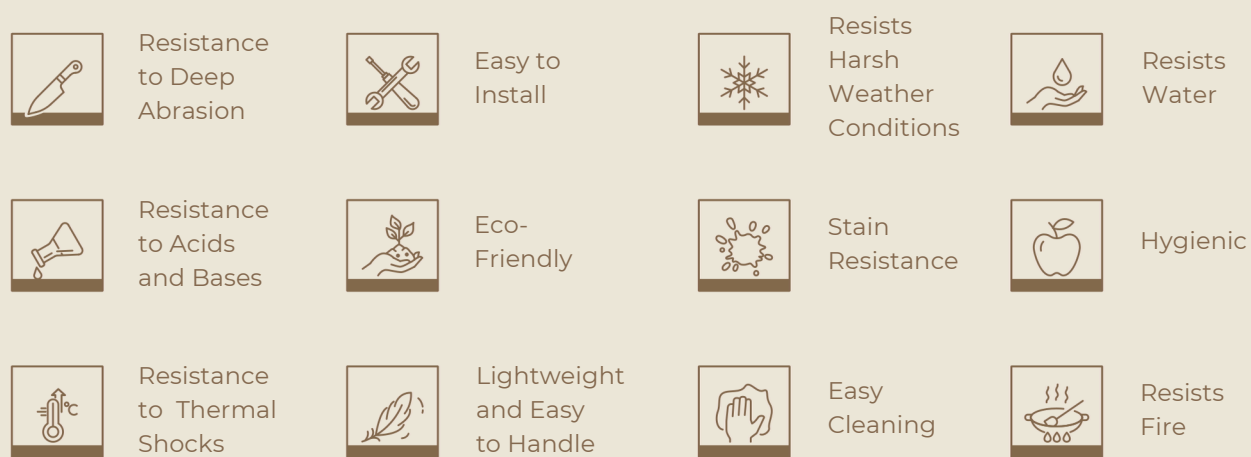

TILE FEATURES