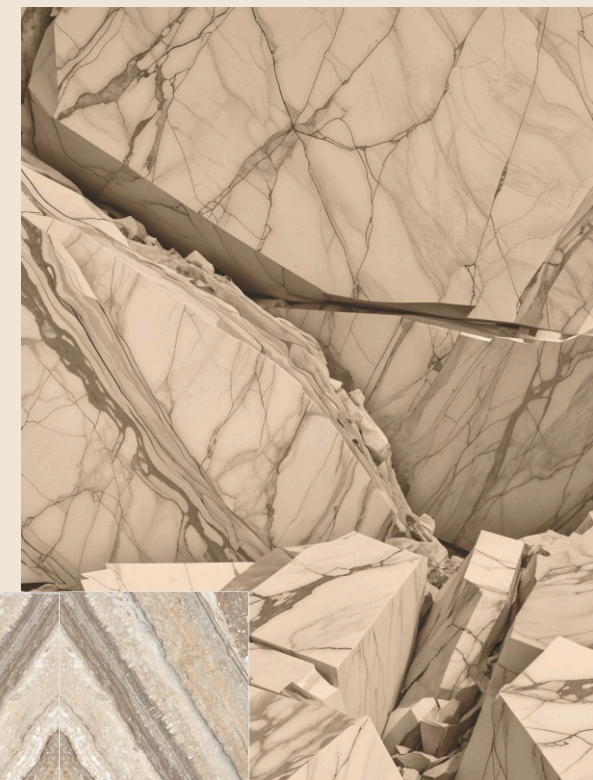

inspired by the
unique
characteristics of
the rocky terrains.

the aesthetic appeal
brings a sense of harmony
and continuity to the
design.

inspiration

the raw textures, striking
formations, and dramatic
peaks are the perfect muse
for this collection.