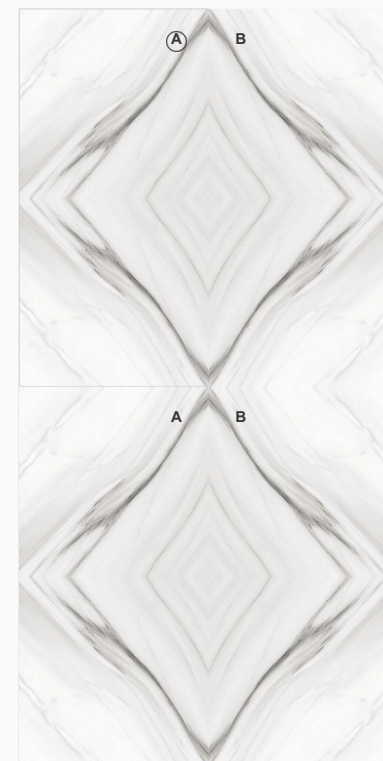

600x1200mm
Finish: Glossy

Laying Option - A

Laying Option - B

Castle White

Sanlay
Elevate Your Lifestyle Experience

600x1200mm
Finish: Glossy

Laying Option - A

Laying Option - B

Sanlax
Elevate Your Lifestyle Experience

 Mirage Ivory

 Mirage Ivory

Mirage Ivory

Sanlay
Elevate Your Lifestyle Experience

600x1200mm
Finish: Glossy

Laying Option - A

Laying Option - B