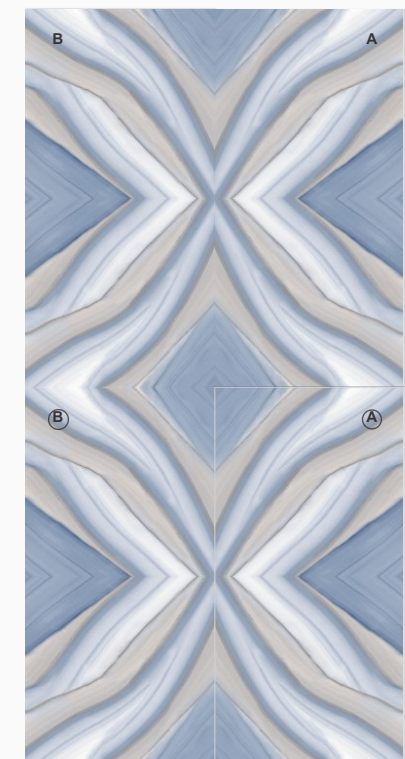

Laying Option - A

Laying Option - B

Pheonix Bianco

Sanlay
Elevate Your Lifestyle Experience

600x1200mm
Finish: Glossy

Laying Option - A

Laying Option - B

Sanlay